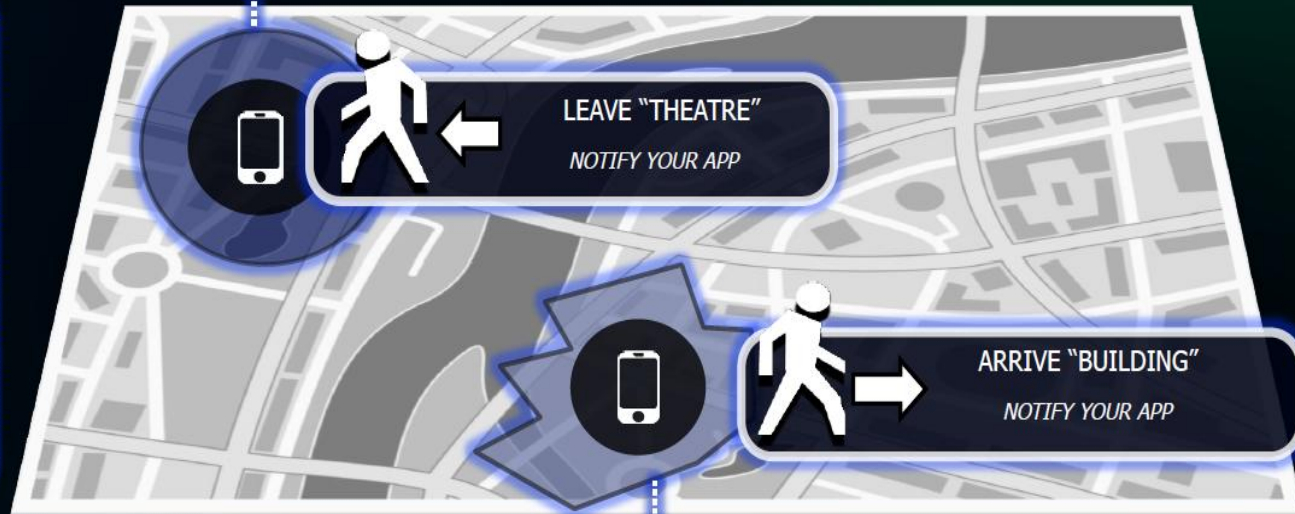

 Update by [Thato Thsabalala](#)
🕒 1 hour ago

I'm running late for the station - in a taxi now

Origin/Destination Matching
Heat-mapping

GEOFENCES

PROXIMITY

COMMUNICATE

ANALYTICS

PRIVACY

ADVANCED

battery optimized for always-on

+ polygonal geofences

+ automatic detection of most visited places

GIMBAL POWERED DEVICE
(ANDROID OR iOS)

LEAVE "THEATRE"

NOTIFY YOUR APP

ARRIVE "BUILDING"